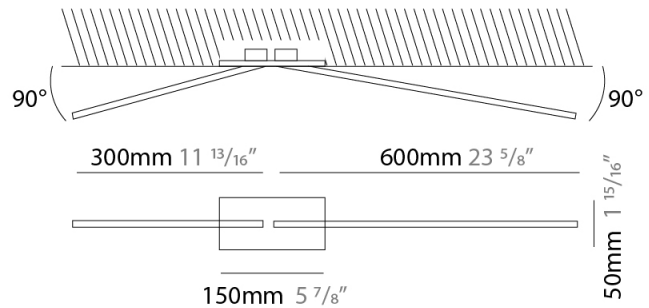

GENERAL

Series: Spillo
 Subseries: Spillo 2 Rod
 Brand: Icone
 Division: Design
 Mounting Type: Recessed
 Mounting Location: Wall
 Subcategory: Ambient

PHYSICAL

Shape: Rectangle
 Width (mm): 33
 Width (in): 1 ⁵/₁₆
 Height (mm): 750
 Height (in): 29 ¹/₂
 Min. Recessing Depth (mm): 30
 Min. Recessing Depth (in): 1 ³/₁₆
 Light Distribution: Adjustable
[Fixture Finish: WHI / BLK / CHR / BGD](#)
 Fixture Material: Brass

GENERAL

Series: Spillo
 Subseries: Spillo 2 Rod
 Brand: Icone
 Division: Design
 Mounting Type: Recessed
 Mounting Location: Ceiling
 Subcategory: Ambient

PHYSICAL

Shape: Rectangle
 Length (mm): 50
 Length (in): 1 ¹⁵/₁₆
 Width (mm): 900
 Width (in): 35 ⁷/₁₆
 Height (mm): 600
 Height (in): 23 ⁵/₈
 Light Distribution: Adjustable
 Fixture Finish: WHI / BLK / CHR / BGD
 Fixture Material: Brass

LED

Color Temperature (°K): 2700 / 3000
 Nominal Lumen (lm): 990
 CRI: >90 CRI
 Lamp Life (hrs): 50000

OPTICAL

Adjustability: Tilt 90°

RATINGS AND CERTIFICATIONS

Certified By: Certified for North American Standards
 IP rating: IP20