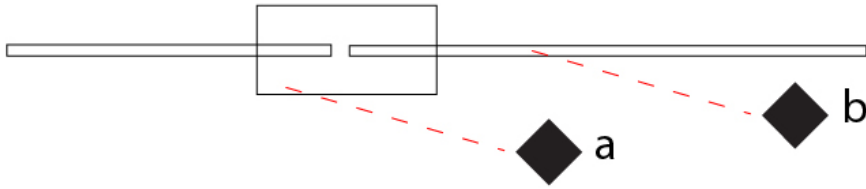

SPILLO 2 ROD RECESSED

D46031-

PROJECT

TYPE

SPECIFIER

QUANTITY

DATE

D